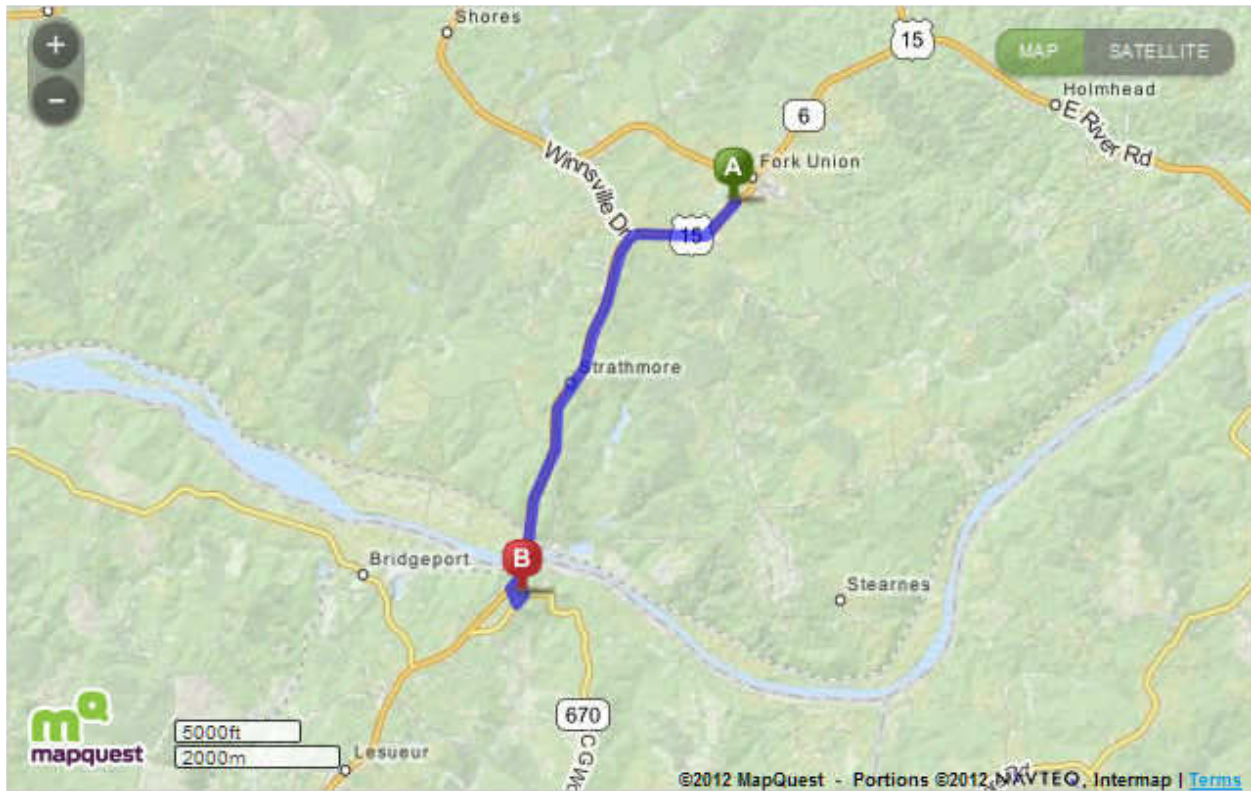

# Directions from Fork Union Presbyterian Church to Trinity~New Canton Presbyterian Church

**A** 4464 James Madison Hwy, Fork Union, VA 23055-2074

-  1. Start out going south on James Madison Hwy / US-15 toward W Bottom Rd. [Map](#) 4.8 Mi ✕  
4.8 Mi Total
-  2. Turn left onto New Canton Rd. [Map](#) 0.2 Mi ✕  
New Canton Rd is 0.7 miles past Breemo Rd  
If you reach C G Woodson Rd you've gone about 0.5 miles too far  
5.0 Mi Total
-   3. Turn left onto C G Woodson Rd / VA-670. [Map](#) 0.1 Mi ✕  
5.1 Mi Total
-  4. 3870 C G WOODSON RD is on the left. [Map](#) ✕  
If you reach Boat Landing Rd you've gone about 0.1 miles too far

**B** 3870 C G Woodson Rd, New Canton, VA 23123-2018

Total Travel Estimate: 5.13 miles - about 6 minutes